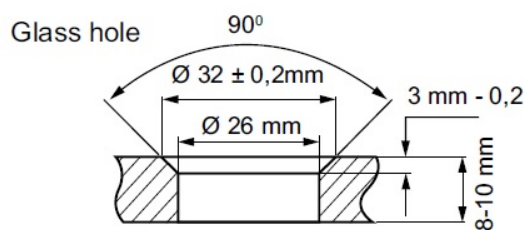

PRODUCT SHEET

Description:

Wall Mounting Bracket Tube/Glass Lay-On, F/12mm Glass, CSK Screws, F/Tube \varnothing 25mm, SS304

Item number:

28.29.009-4

Units	Box	Carton	HS Code	Barcode
Pcs.	1	5	8302419000	 5704866464536

Item No.: 28.29.008

No drilling in tube required.

Cannot be used with anti-lift
block on sliding rollers

Flush mount glass fabrication

SISO A/S

Mileparken 11
DK-2740 Skovlunde
Denmark
VAT: DK 24786013

Phone +45 45 830 900